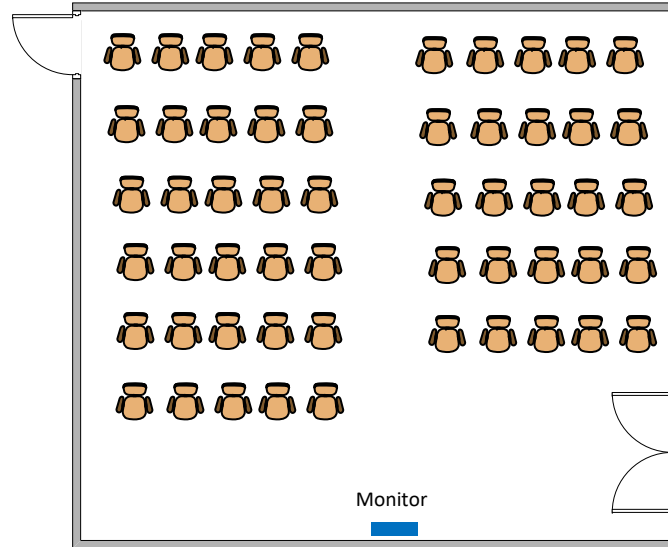

TECH CLASSROOM 213

Default Setting

8 Seated

TECH CLASSROOM 213

Option 1

55 Seated

TECH CLASSROOM 213

Option 2

12 Seated

TECH CLASSROOM 213

Option 3

12 Seated

TECH CLASSROOM 213

Option 4

16 Seated