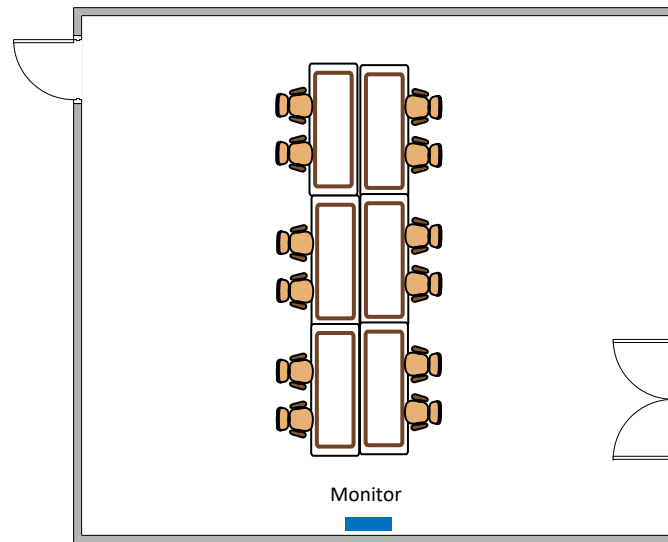

TECH CLASSROOM 213

Default Setting

8 Seated

TECH CLASSROOM 213

Option 1

55 Seated

TECH CLASSROOM 213

Option 2

12 Seated

TECH CLASSROOM 213

Option 3

12 Seated

TECH CLASSROOM 213

Option 4

16 Seated