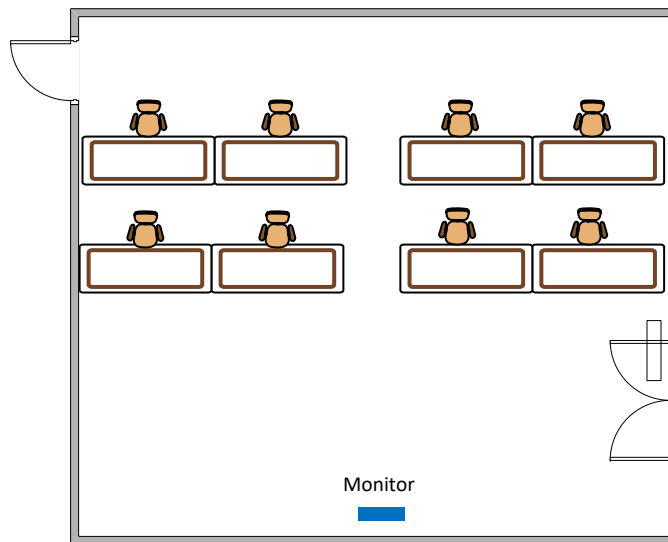

TECH CLASSROOM 213

Default Setting

8 Seated

TECH CLASSROOM 213

Option 1

55 Seated

TECH CLASSROOM 213

Option 2

12 Seated

TECH CLASSROOM 213

Option 3

12 Seated

TECH CLASSROOM 213

Option 4

16 Seated