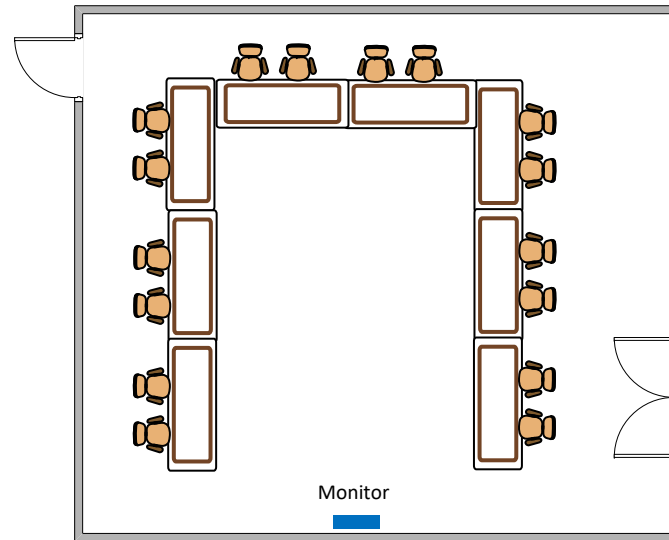

TECH CLASSROOM 213

Default Setting

8 Seated

TECH CLASSROOM 213

Option 1

55 Seated

TECH CLASSROOM 213

Option 2

12 Seated

TECH CLASSROOM 213

Option 3

12 Seated

TECH CLASSROOM 213

Option 4

16 Seated