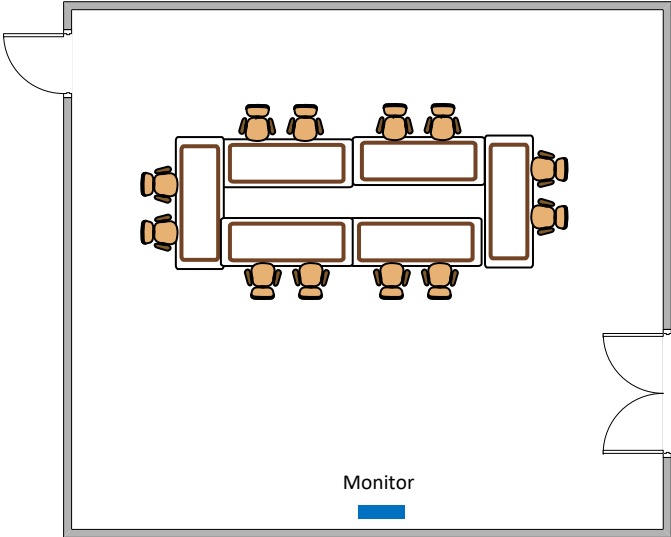

TECH CLASSROOM 213

Default Setting

8 Seated

TECH CLASSROOM 213

Option 1

55 Seated

TECH CLASSROOM 213

Option 2

12 Seated

TECH CLASSROOM 213

Option 3

12 Seated

TECH CLASSROOM 213

Option 4

16 Seated