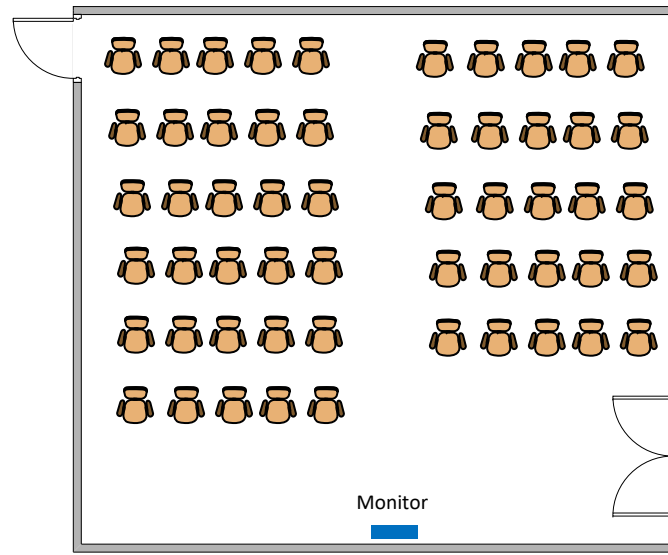

# 213 | Tech Classroom

Default Setting

8 Seated

## 213 | Tech Classroom

Option 1

55 Seated