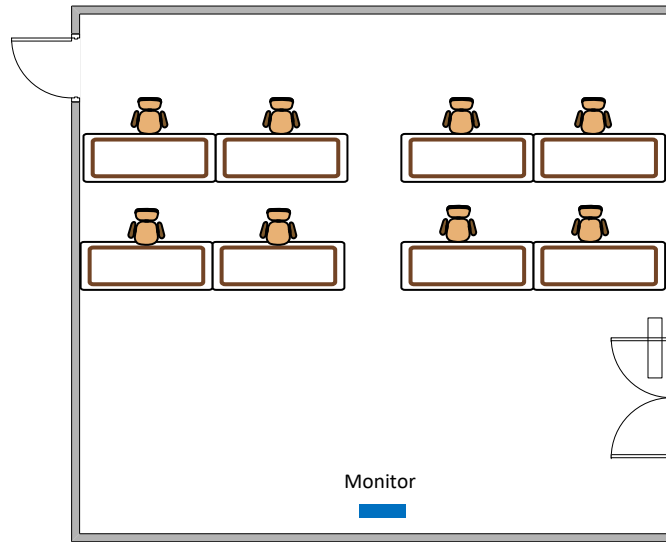

# 213 | Tech Classroom

Default Setting

8 Seated

## 213 | Tech Classroom

Option 1

55 Seated