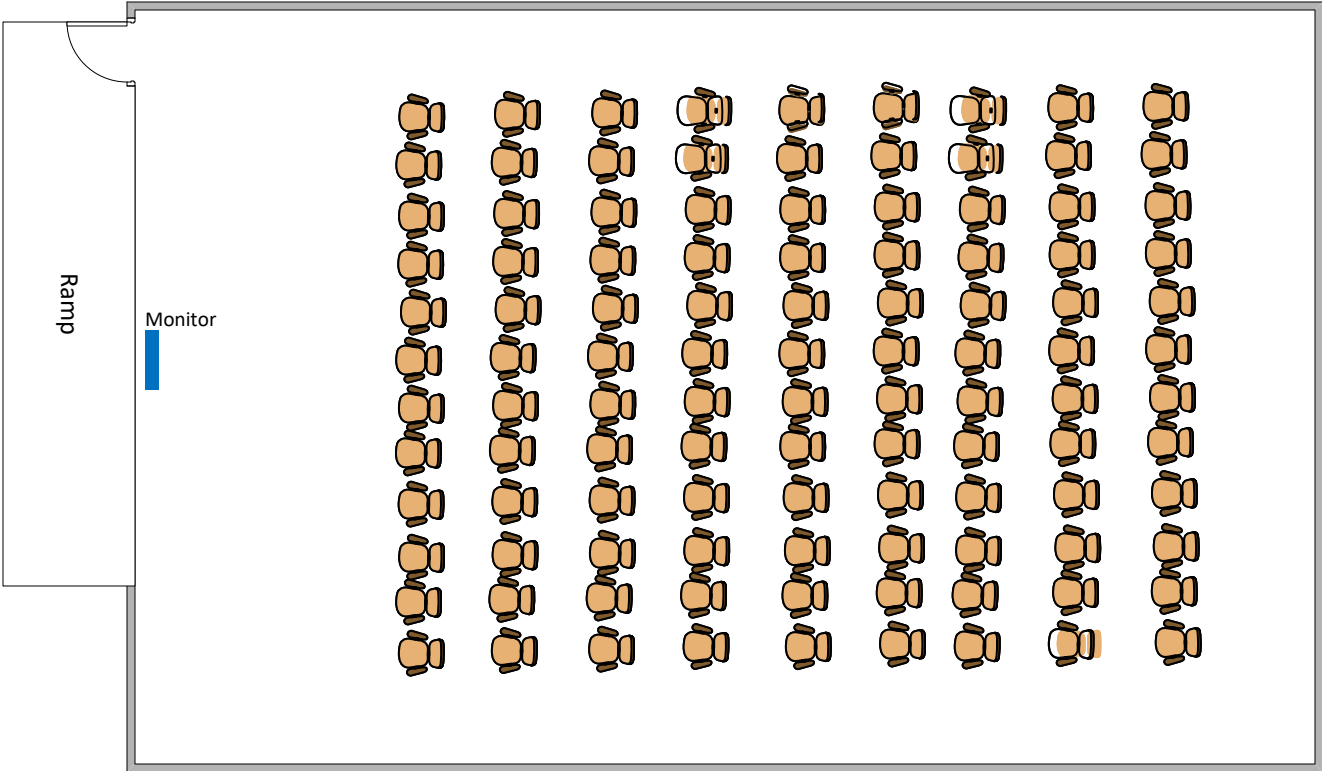

# 212 | Second Blooming Stage

Option 1

32 Seated

212 | Second Blooming Stage

Option 2

108 Seated

# 212 | Second Blooming Stage

Option 3

40 Seated

## 212 | Second Blooming Stage

Senior Services offers 20 round tables, each 60 inches in diameter, available for an additional cost.

Event

88 Seated