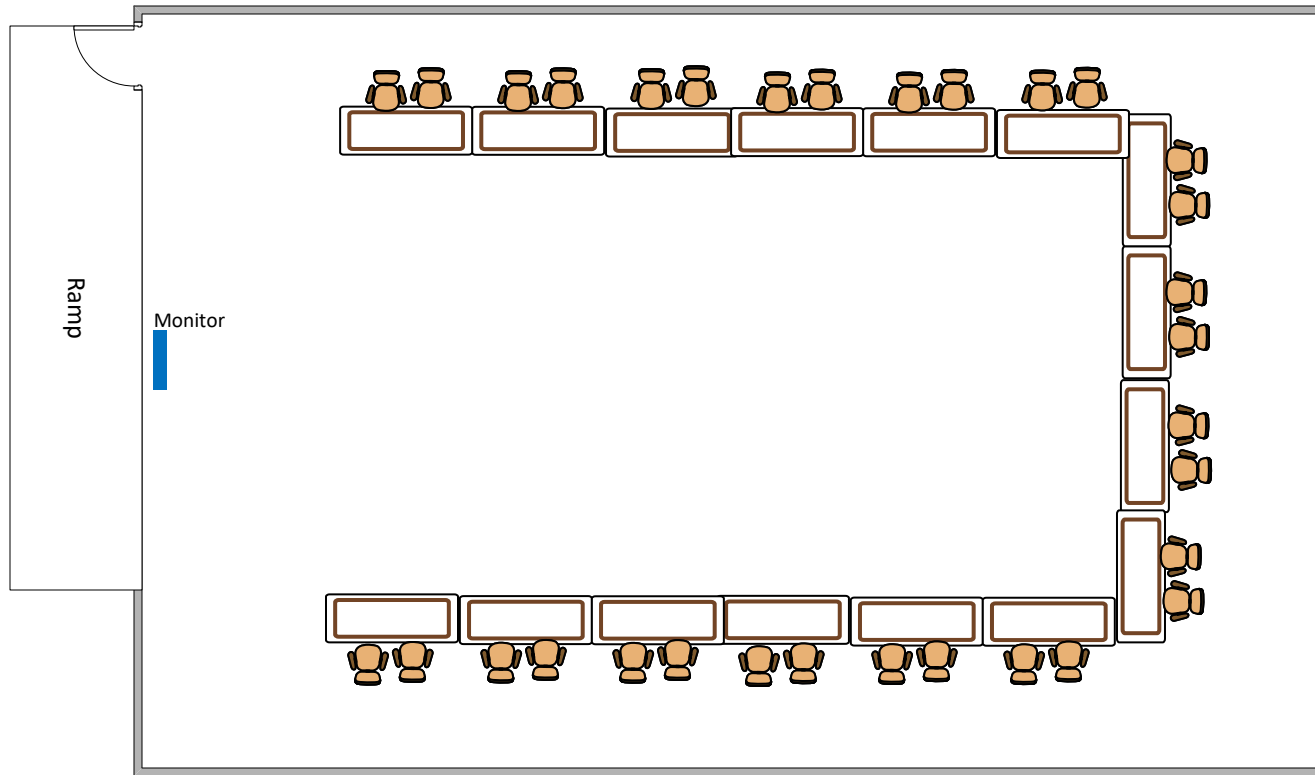

## 212 | Second Blooming Stage

# 212 | Second Blooming Stage

Option 1

32 Seated

212 | Second Blooming Stage

Option 2

108 Seated

## 212 | Second Blooming Stage

Senior Services offers 20 round tables, each 60 inches in diameter, available for an additional cost.

Event

88 Seated