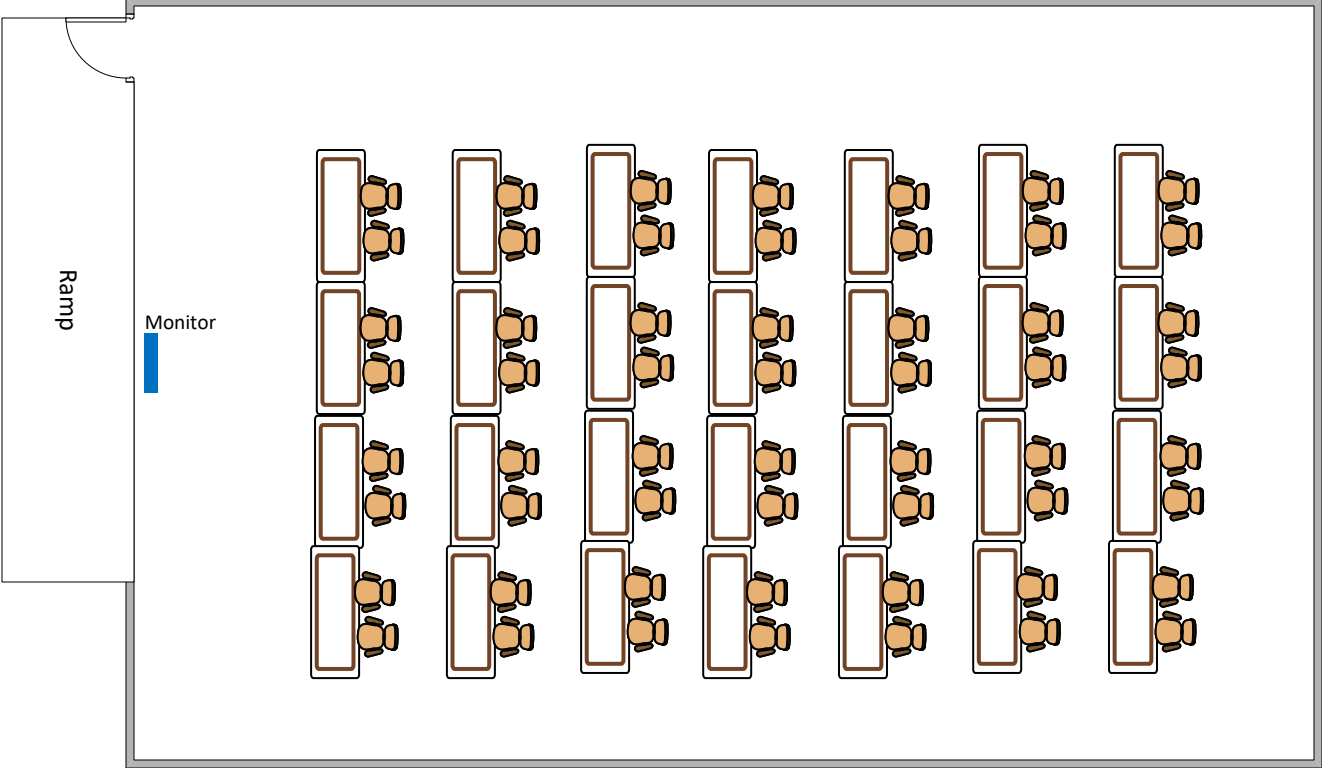

# 212 | Second Blooming Stage

Option 4

48 Seated

# 212 | Second Blooming Stage

Option 5

Ramp

Monitor

56 Seated

## 212 | Second Blooming Stage

Senior Services offers 20 round tables, each 60 inches in diameter, available for an additional cost.

Event

88 Seated