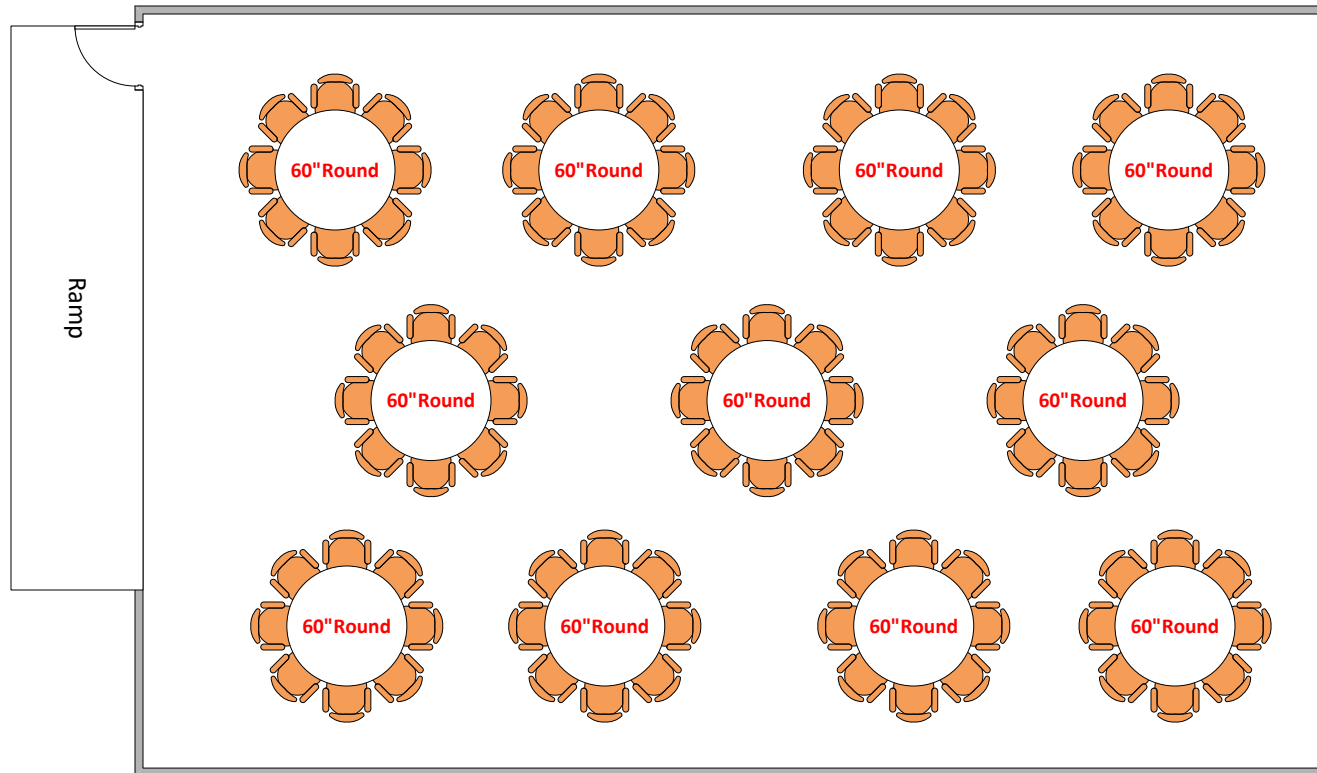

# 212 | Second Blooming Stage

Option 5

Ramp

Monitor

56 Seated

# 212 | Second Blooming Stage

Option 6

40 Seated

## 212 | Second Blooming Stage

Senior Services offers 20 round tables, each 60 inches in diameter, available for an additional cost.

Event

88 Seated