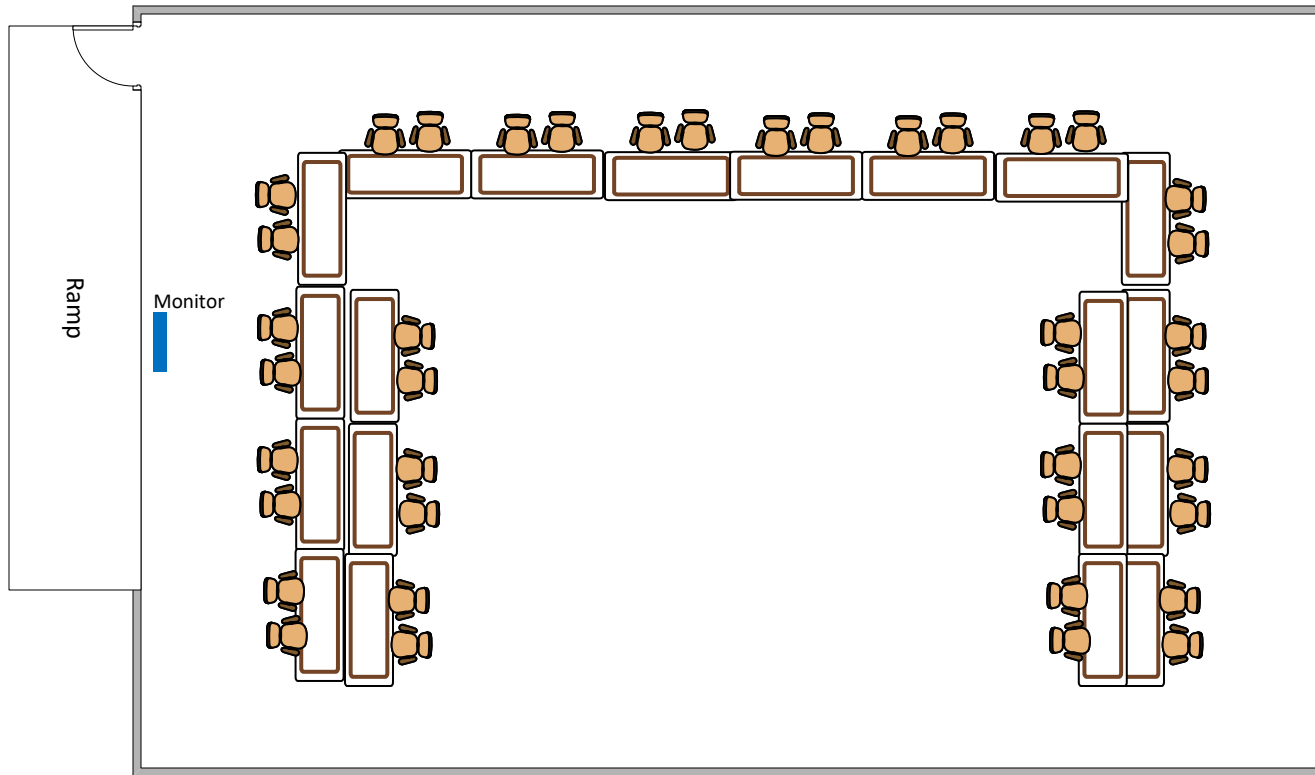

# 212 | Second Blooming Stage

Option 5

Ramp

Monitor

56 Seated

# 212 | Second Blooming Stage

Option 6

40 Seated

## 212 | Second Blooming Stage

Senior Services offers 20 round tables, each 60 inches in diameter, available for an additional cost.

Event

88 Seated