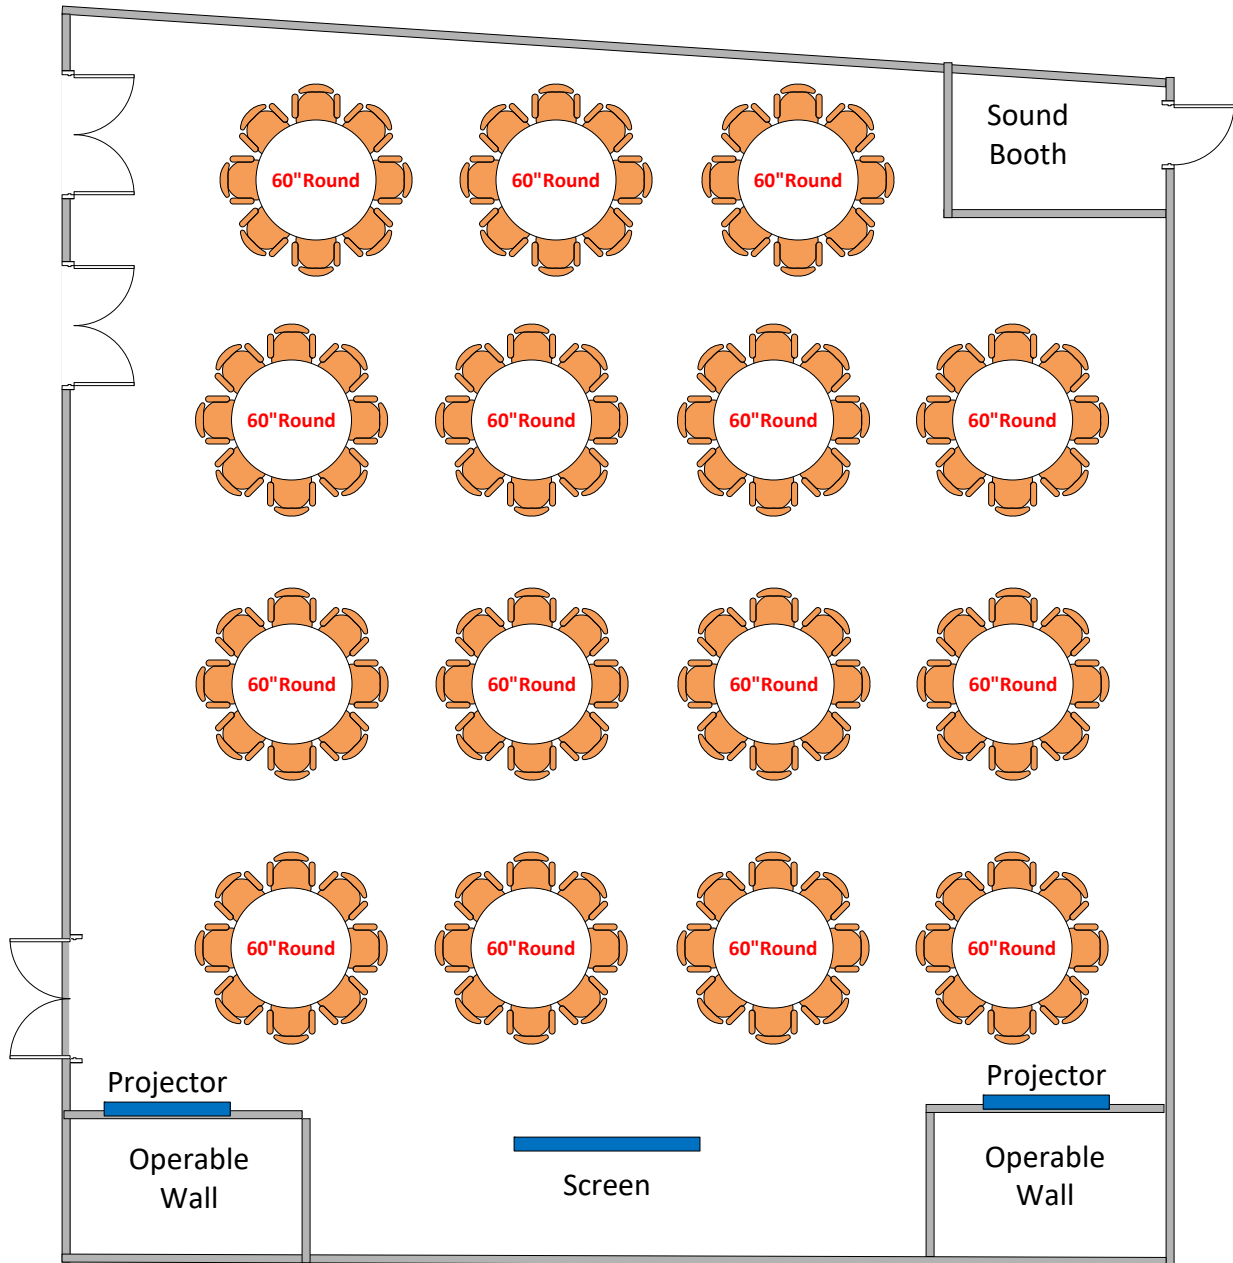

180 Seated

211 | Gallery Theater

Option 3

44 Seated

211 | Gallery Theater

Option 4

84 Seated

211 | Gallery Theater

Option 5

52 Seated

211 | Gallery Theater

Option 6

78 Seated

211 | Gallery Theater

Pickle Ball Court

211 | Gallery Theater

Senior Services offers 20 round tables, each 60 inches in diameter, available for an additional cost.

Event

120 Seated