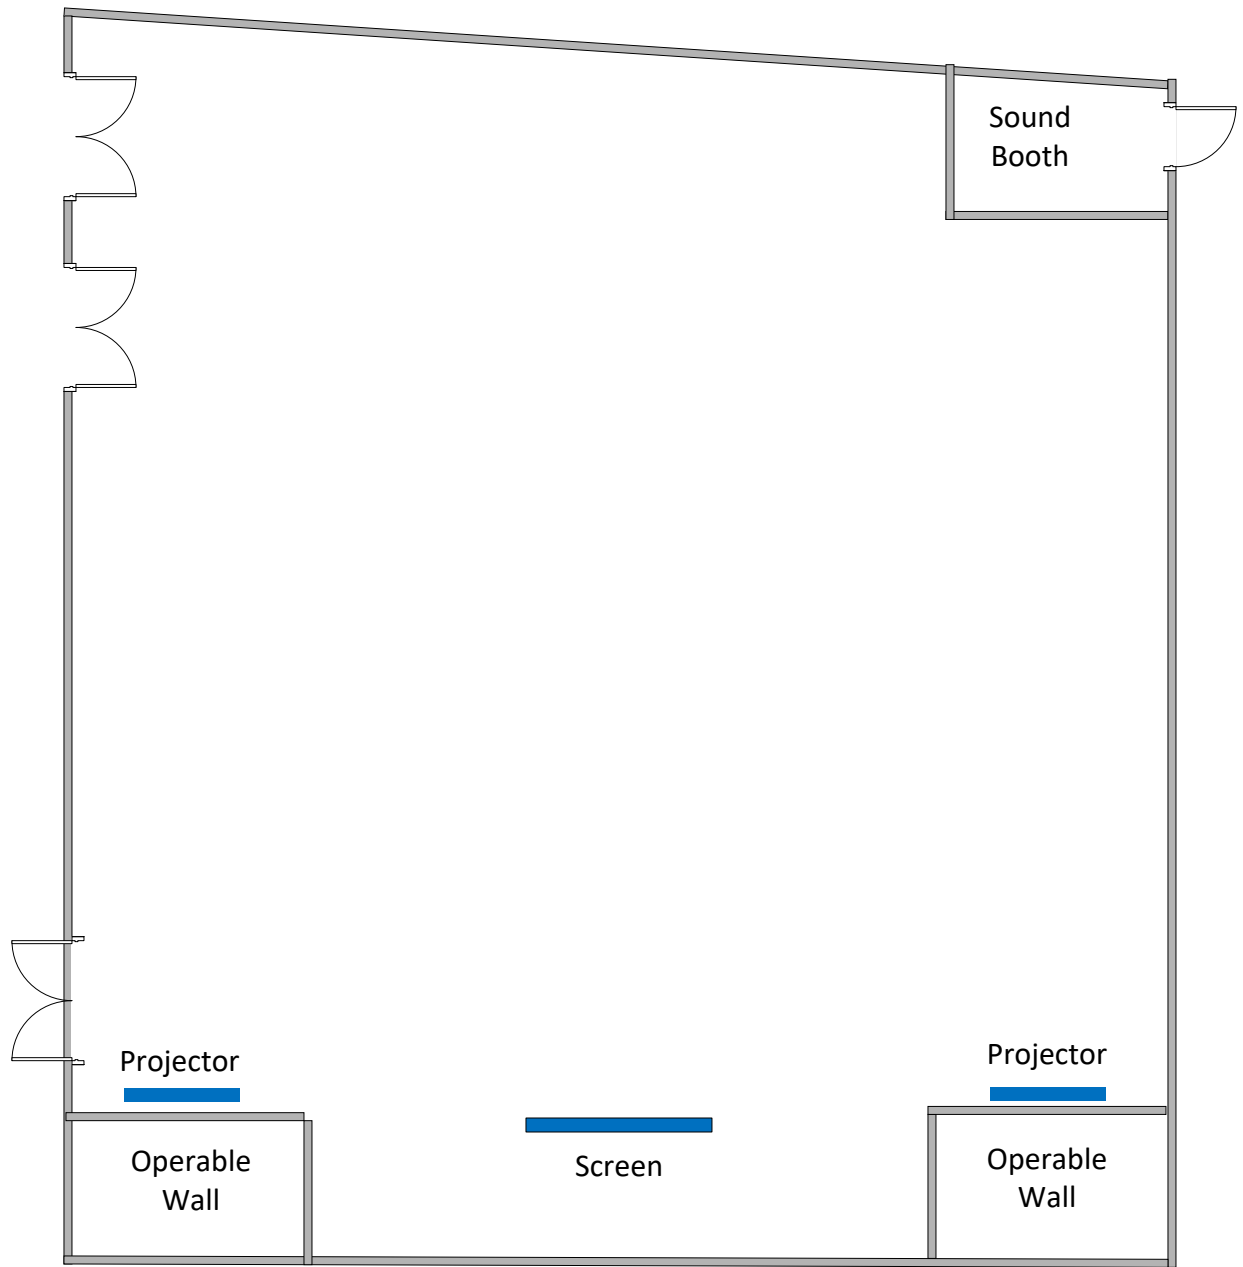

211 | Gallery Theater

Default

Empty

211 | Gallery Theater

Option 1

32 Seated

211 | Gallery Theater

Option 2

180 Seated

211 | Gallery Theater

Option 3

44 Seated

211 | Gallery Theater

Option 4

84 Seated

211 | Gallery Theater

Option 5

52 Seated

211 | Gallery Theater

Option 6

78 Seated

211 | Gallery Theater

Pickle Ball Court

211 | Gallery Theater

Senior Services offers 20 round tables, each 60 inches in diameter, available for an additional cost.

Event

120 Seated