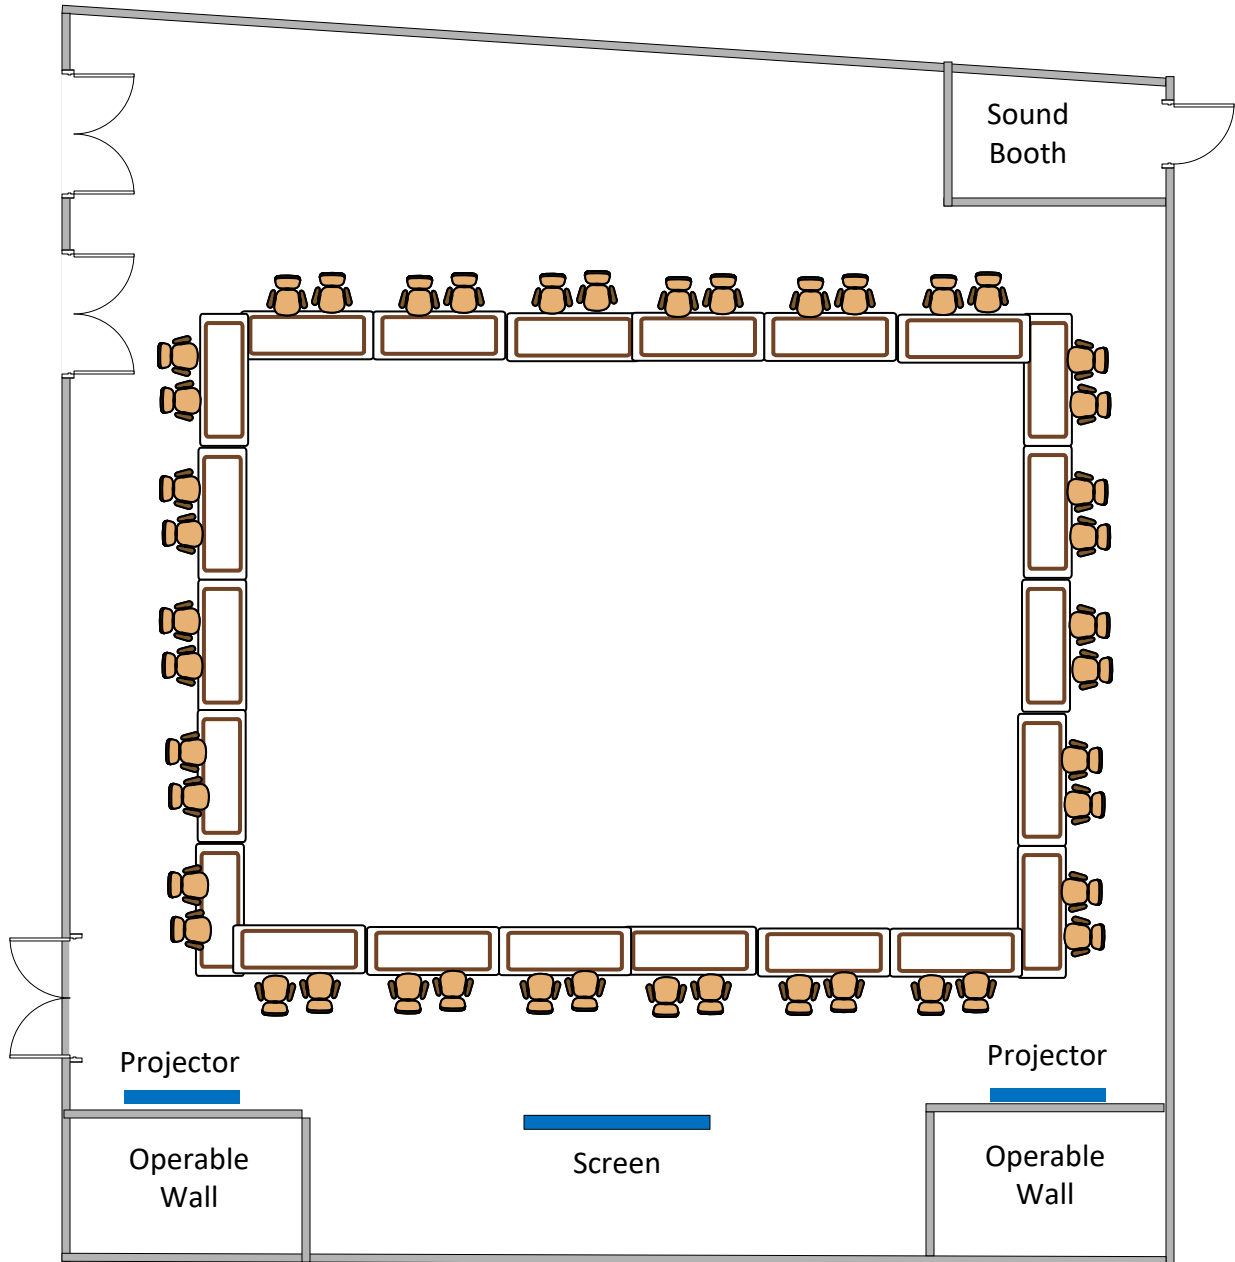

211 | Gallery Theater

Default

Empty

211 | Gallery Theater

Option 1

32 Seated

211 | Gallery Theater

Option 2

180 Seated

211 | Gallery Theater

Option 3

44 Seated

211 | Gallery Theater

Option 4

84 Seated

211 | Gallery Theater

Option 5

52 Seated

211 | Gallery Theater

Option 6

78 Seated

211 | Gallery Theater

Pickle Ball Court

211 | Gallery Theater

Senior Services offers 20 round tables, each 60 inches in diameter, available for an additional cost.

Event

120 Seated