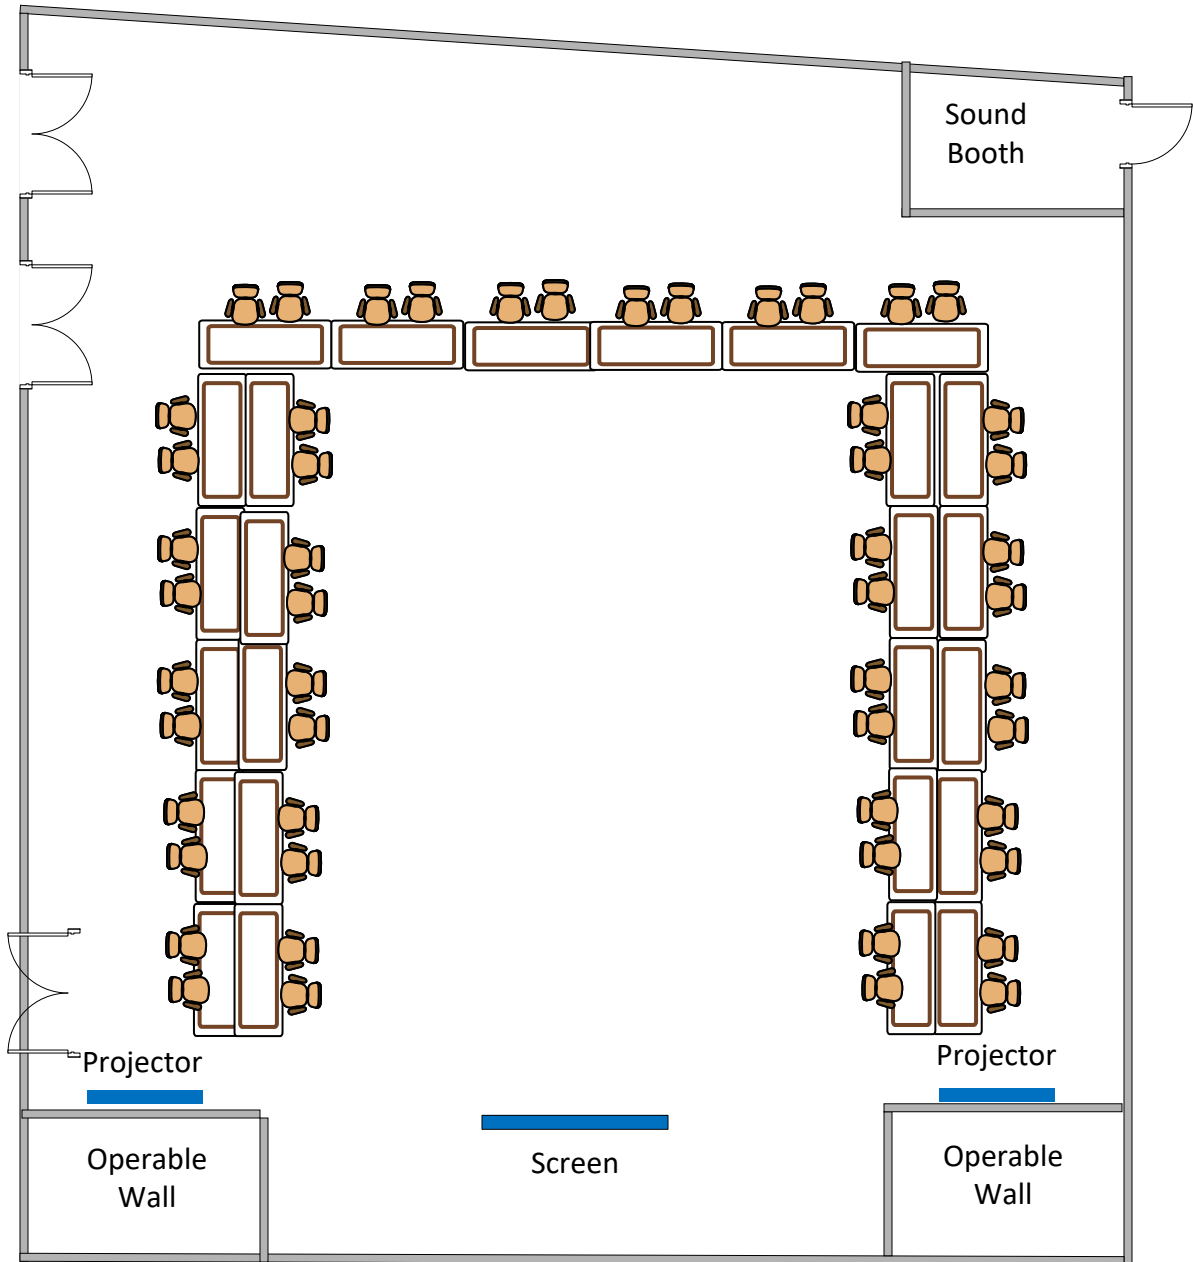

211 | Gallery Theater

Default

Empty

211 | Gallery Theater

Option 1

32 Seated

211 | Gallery Theater

Option 2

180 Seated

211 | Gallery Theater

Option 3

44 Seated

211 | Gallery Theater

Option 4

84 Seated

211 | Gallery Theater

Option 5

52 Seated

211 | Gallery Theater

Option 6

78 Seated

211 | Gallery Theater

Pickle Ball Court

211 | Gallery Theater

Senior Services offers 20 round tables, each 60 inches in diameter, available for an additional cost.

Event

120 Seated