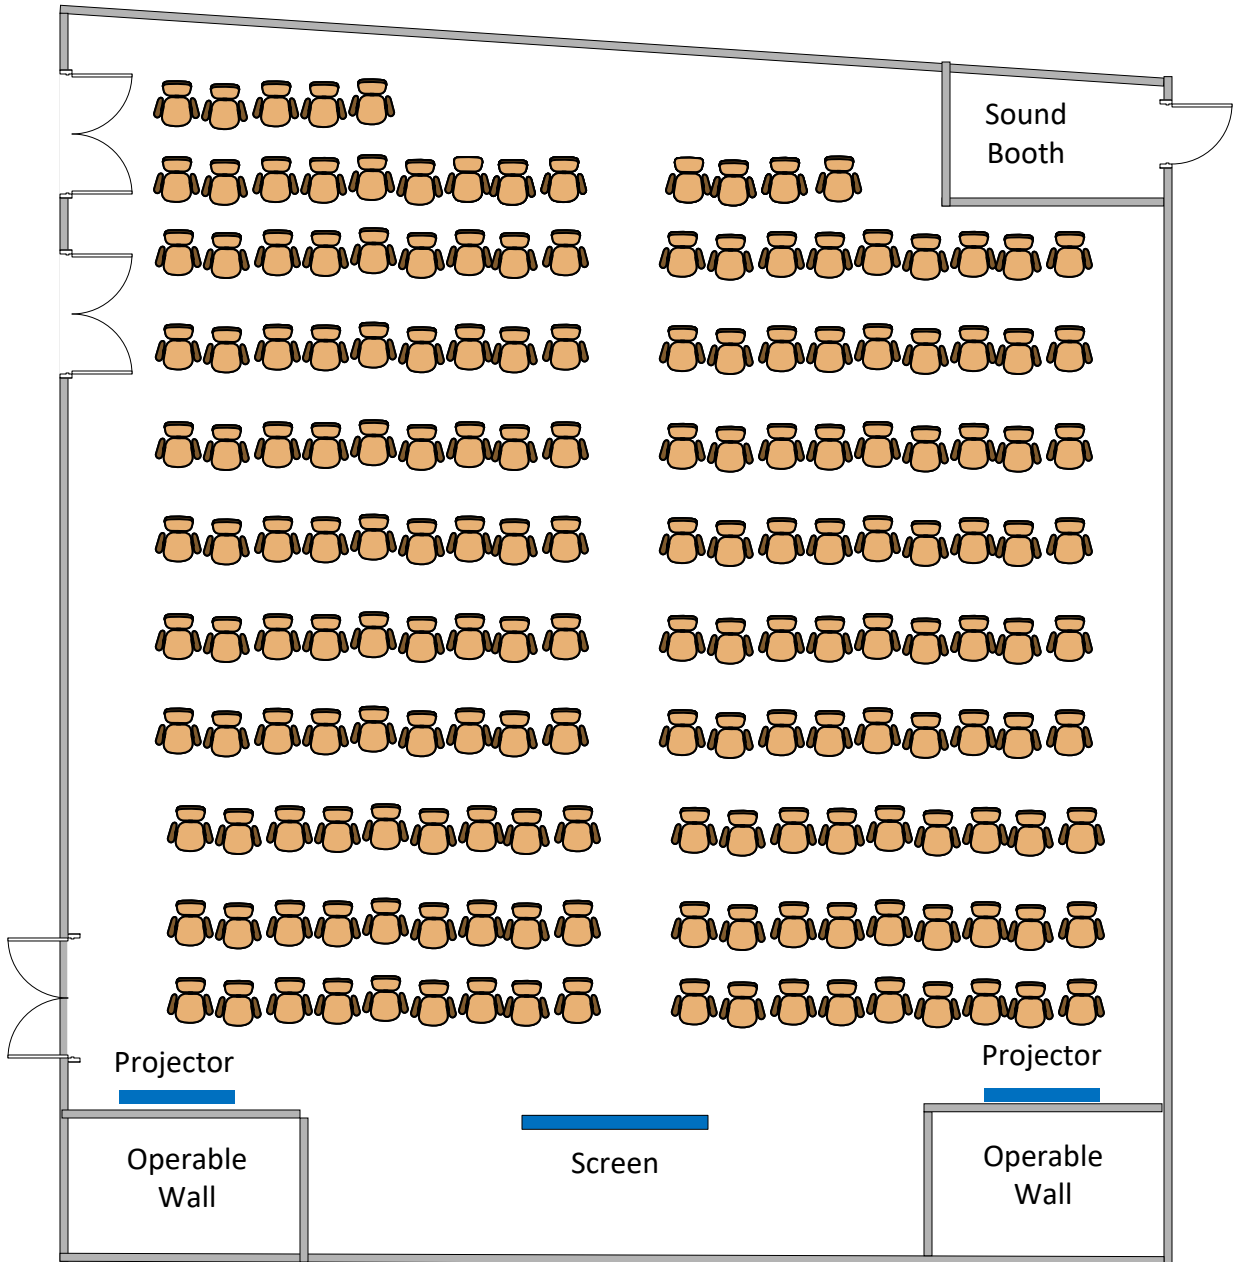

211 | Gallery Theater

Default

Empty

211 | Gallery Theater

Option 1

32 Seated

211 | Gallery Theater

Option 2

180 Seated

211 | Gallery Theater

Option 3

44 Seated

211 | Gallery Theater

Option 4

84 Seated

211 | Gallery Theater

Option 5

52 Seated

211 | Gallery Theater

Option 6

78 Seated

211 | Gallery Theater

Pickle Ball Court

211 | Gallery Theater

Senior Services offers 20 round tables, each 60 inches in diameter, available for an additional cost.

Event

120 Seated