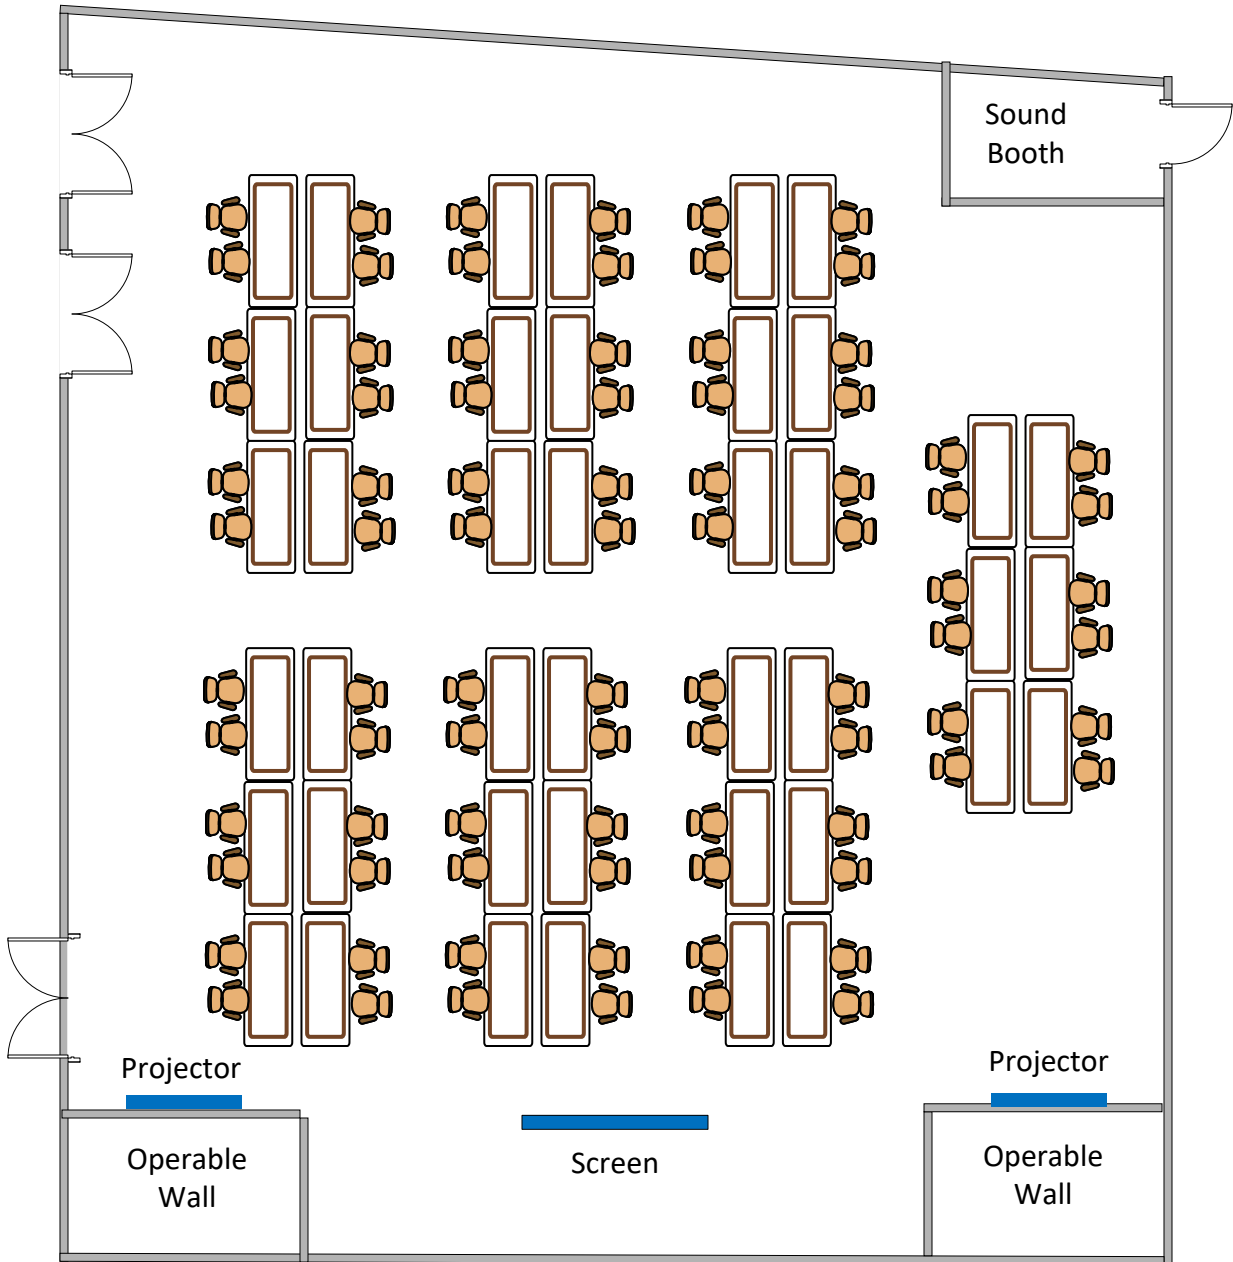

211 | Gallery Theater

Default

Empty

211 | Gallery Theater

Option 1

32 Seated

211 | Gallery Theater

Option 2

180 Seated

211 | Gallery Theater

Option 3

44 Seated

211 | Gallery Theater

Option 4

84 Seated

211 | Gallery Theater

Option 5

52 Seated

211 | Gallery Theater

Option 6

78 Seated

211 | Gallery Theater

Pickle Ball Court

211 | Gallery Theater

Senior Services offers 20 round tables, each 60 inches in diameter, available for an additional cost.

Event

120 Seated