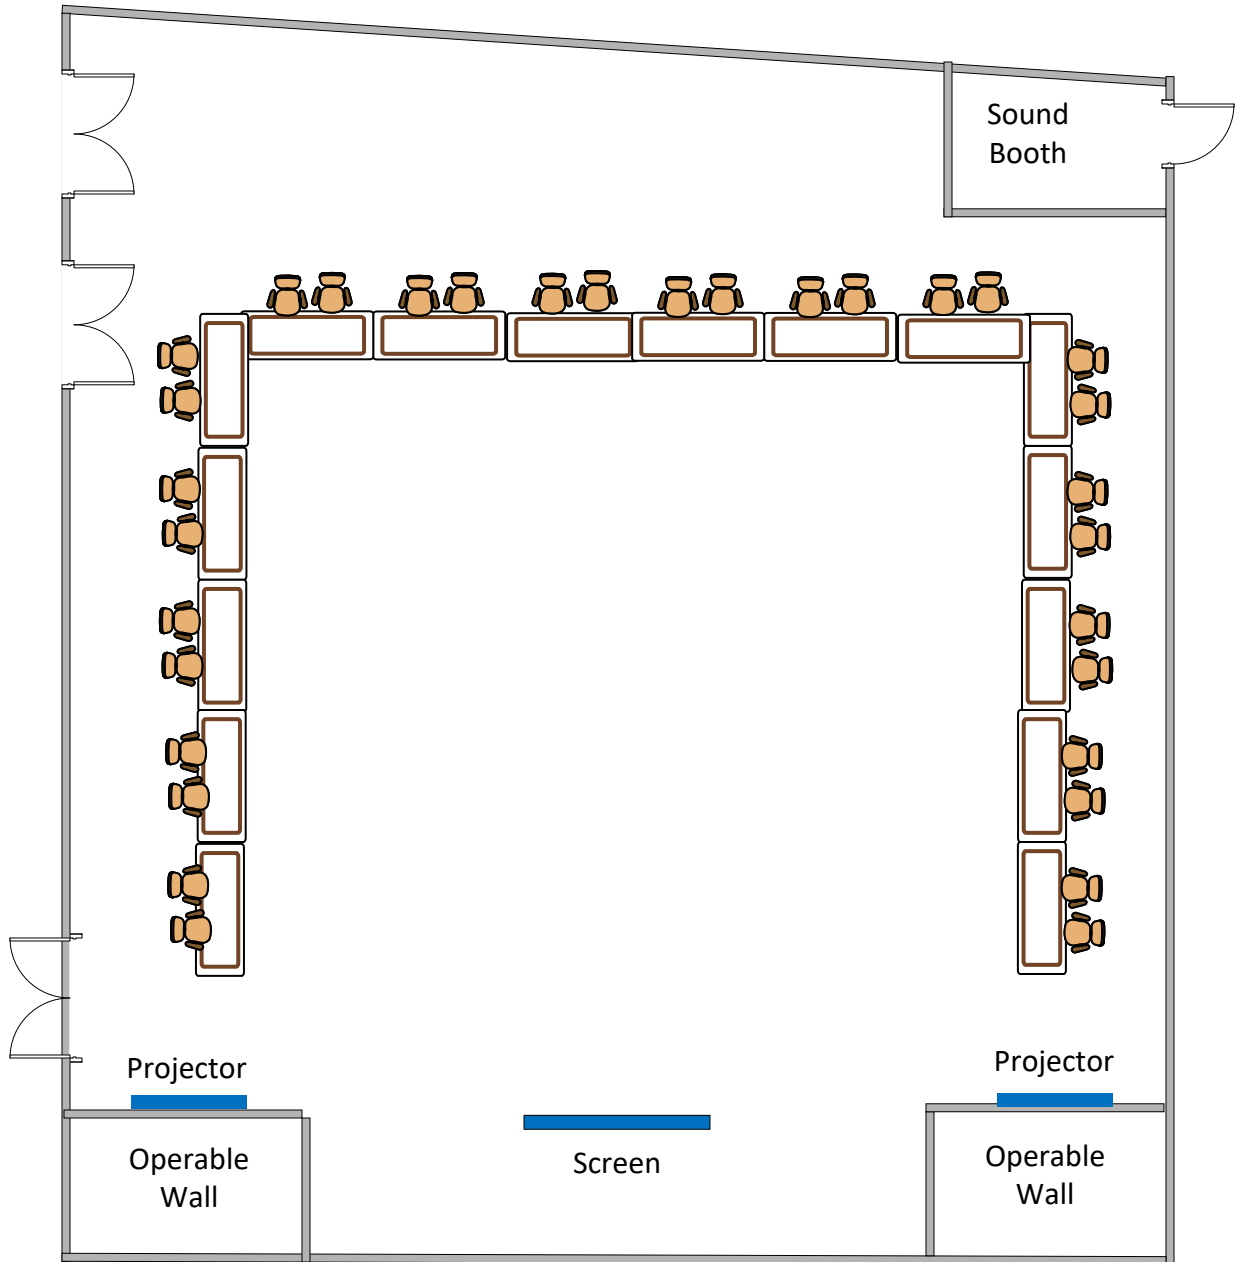

211 | Gallery Theater

Default

Empty

211 | Gallery Theater

Option 1

32 Seated

211 | Gallery Theater

Option 2

180 Seated

211 | Gallery Theater

Option 3

44 Seated

211 | Gallery Theater

Option 4

84 Seated

211 | Gallery Theater

Option 5

52 Seated

211 | Gallery Theater

Option 6

78 Seated

211 | Gallery Theater

Pickle Ball Court

211 | Gallery Theater

Senior Services offers 20 round tables, each 60 inches in diameter, available for an additional cost.

Event

120 Seated