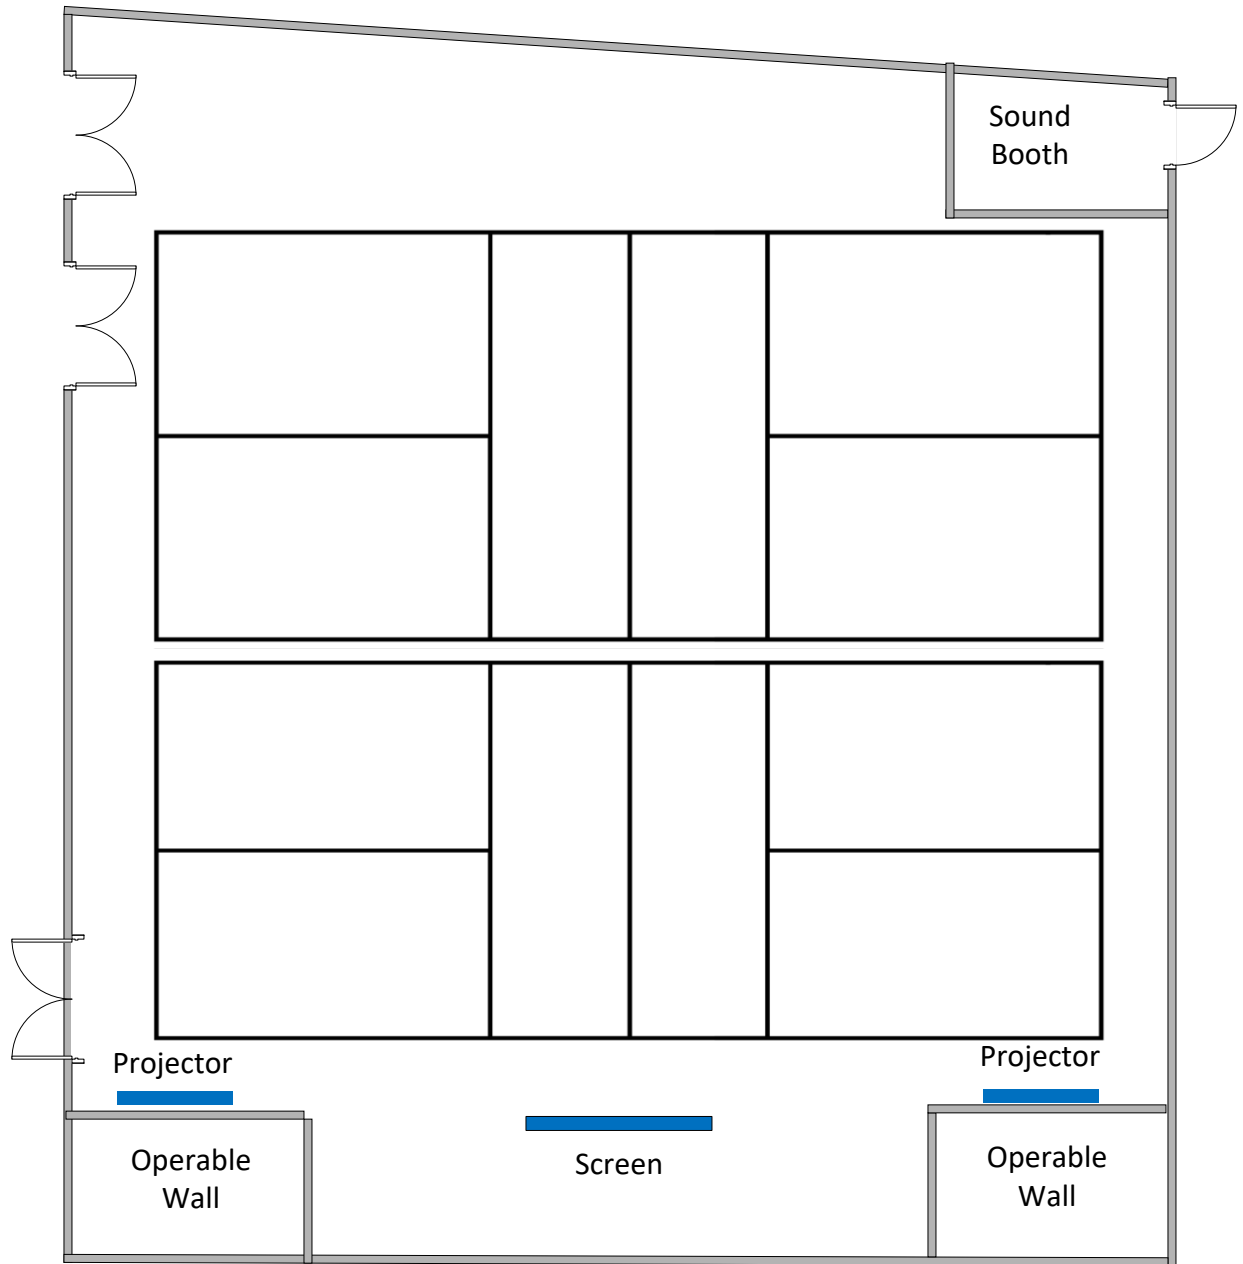

Option 5

52 Seated

211 | Gallery Theater

Option 6

78 Seated

211 | Gallery Theater

Pickle Ball Court

211 | Gallery Theater

Senior Services offers 20 round tables, each 60 inches in diameter, available for an additional cost.

Event

120 Seated